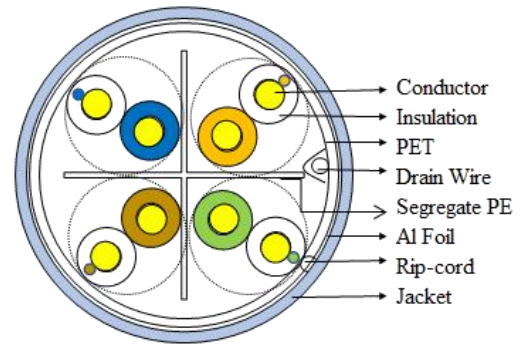

Product Specifications

F/FTP CAT6A

Standard

- ANSI/TIA-568-C
- ISO 11801 2nd
- IEC 61156-5
- ROHS 2011/65/EU

Application

- Widely used in indoor level working area wiring, security monitoring, intelligent application, home, office network and other indoor LAN wiring engineering
- Suitable for any 1G / 10GBase-T Ethernet
- Connect the switch, router, computers, IP camera, Xbox, Apple TV, etc

Specification

- Inner Conductor BC 23AWG
- Insulation PE
- Cross PE
- PET YES
- Drain Wire TA
- Shield AL Foil
- Rip Cord Nylon Material
- Outer Sheath PVC/ LSZH/ PE

Mechanical Property

- Insulation Tensile Strength: $\geq 16\text{MPa}$
- Elongation At Break Of Insulation: $\geq 300\%$
- Aging Time And Temperature: $100^{\circ}\text{C} * 168\text{h}$
- Sheath Tensile Strength: $\geq 10\text{MPa}$
- Sheath Elongation At Break: $\geq 125\%$
- Sheath Tensile Strength After Aging: $\geq 8\text{MPa}$